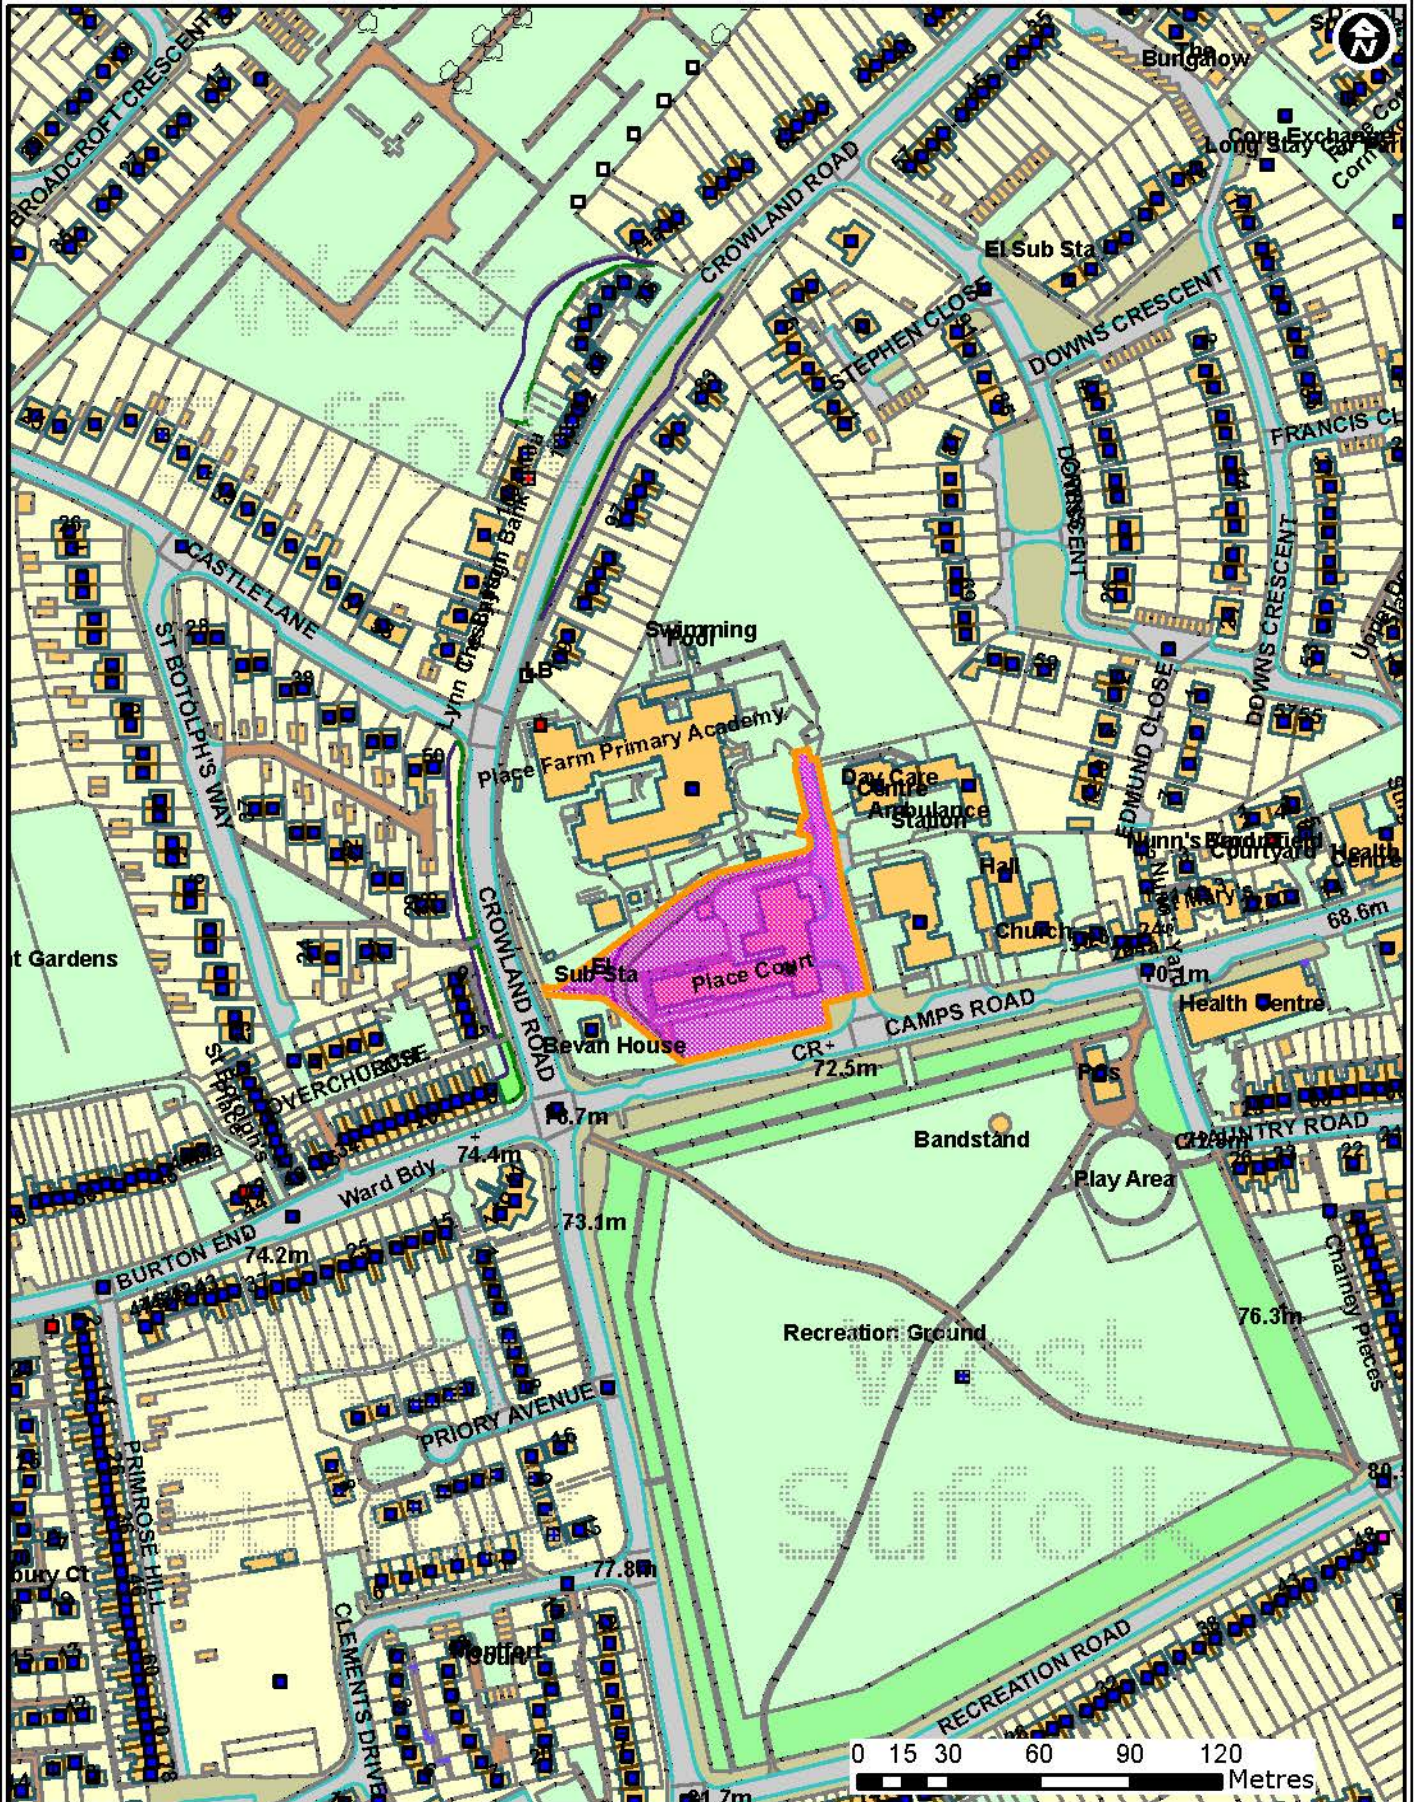

DC/16/0876/FUL

Place Court, Haverhill

Forest Heath • St Edmundsbury

**West Suffolk**  
working together

© Crown Copyright and database rights 2016 OS 100019675/100023282. You are not permitted to copy, sub-license, distribute or sell any of this data to third parties in any form. Use of this data is subject to terms and conditions. See [www.westsuffolk.gov.uk/disclaimer.cfm](http://www.westsuffolk.gov.uk/disclaimer.cfm).

Scale: 1:2,500  
Date: 12/12/2016